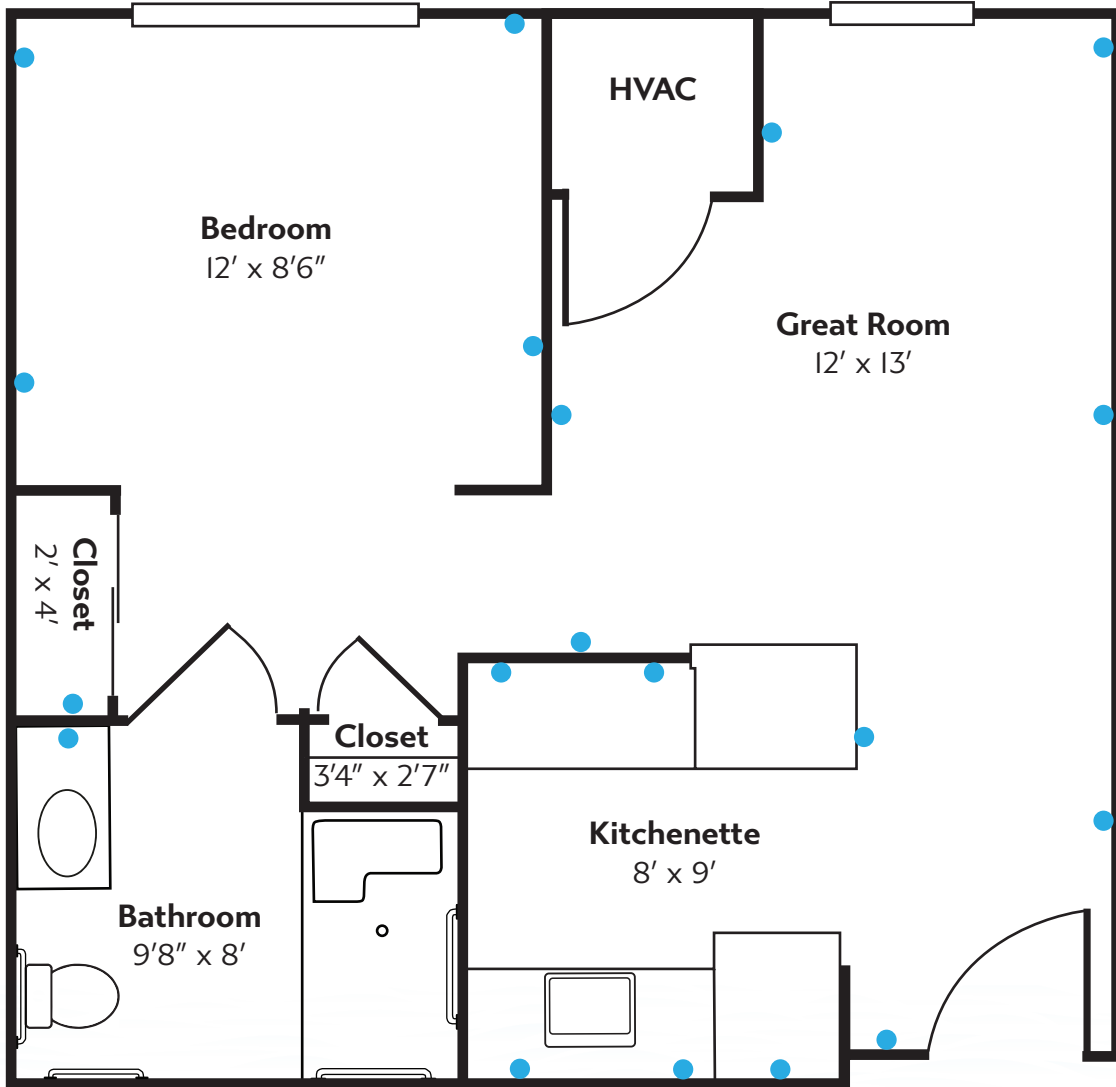

The Woodbridge

One Bedroom

521 square feet

• Location of electrical outlets

All measurements are approximate

**RIVERTOWN
RIDGE**
An active senior living community

616.805.3989

3555 Copper River Avenue SW, Wyoming, MI 49418