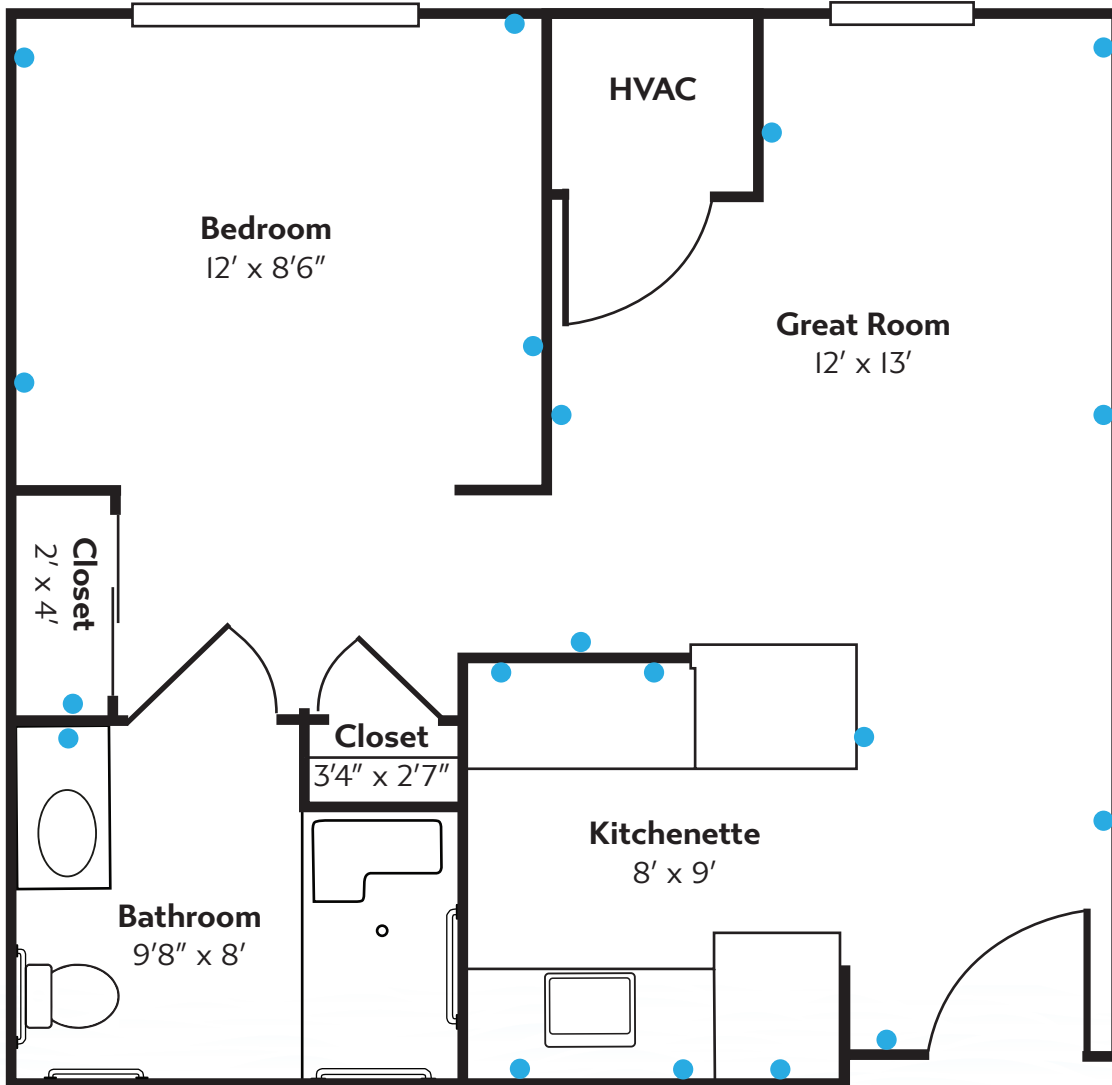

# The Woodbridge

One Bedroom

521 square feet

• Location of electrical outlets

All measurements are approximate

**RIVERTOWN  
RIDGE**  
An active senior living community

616.805.3989  
3555 Copper River Avenue SW, Wyoming, MI 49418  
[www.rivertownridge.com](http://www.rivertownridge.com)