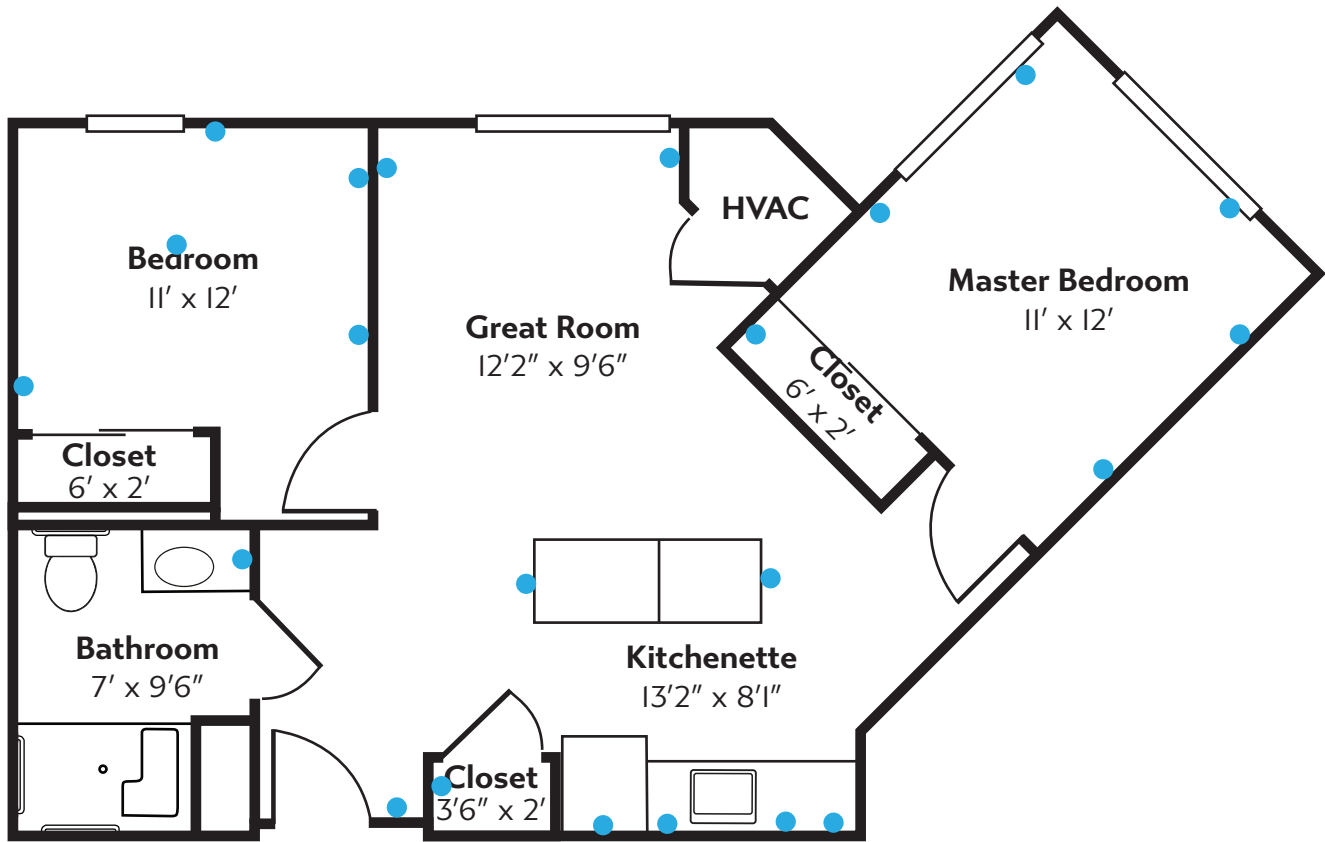

# The Oak

## Two Bedroom

748 square feet

• Location of electrical outlets

All measurements are approximate

**RIVERTOWN  
RIDGE**  
An active senior living community

616.805.3989

3555 Copper River Avenue SW, Wyoming, MI 49418