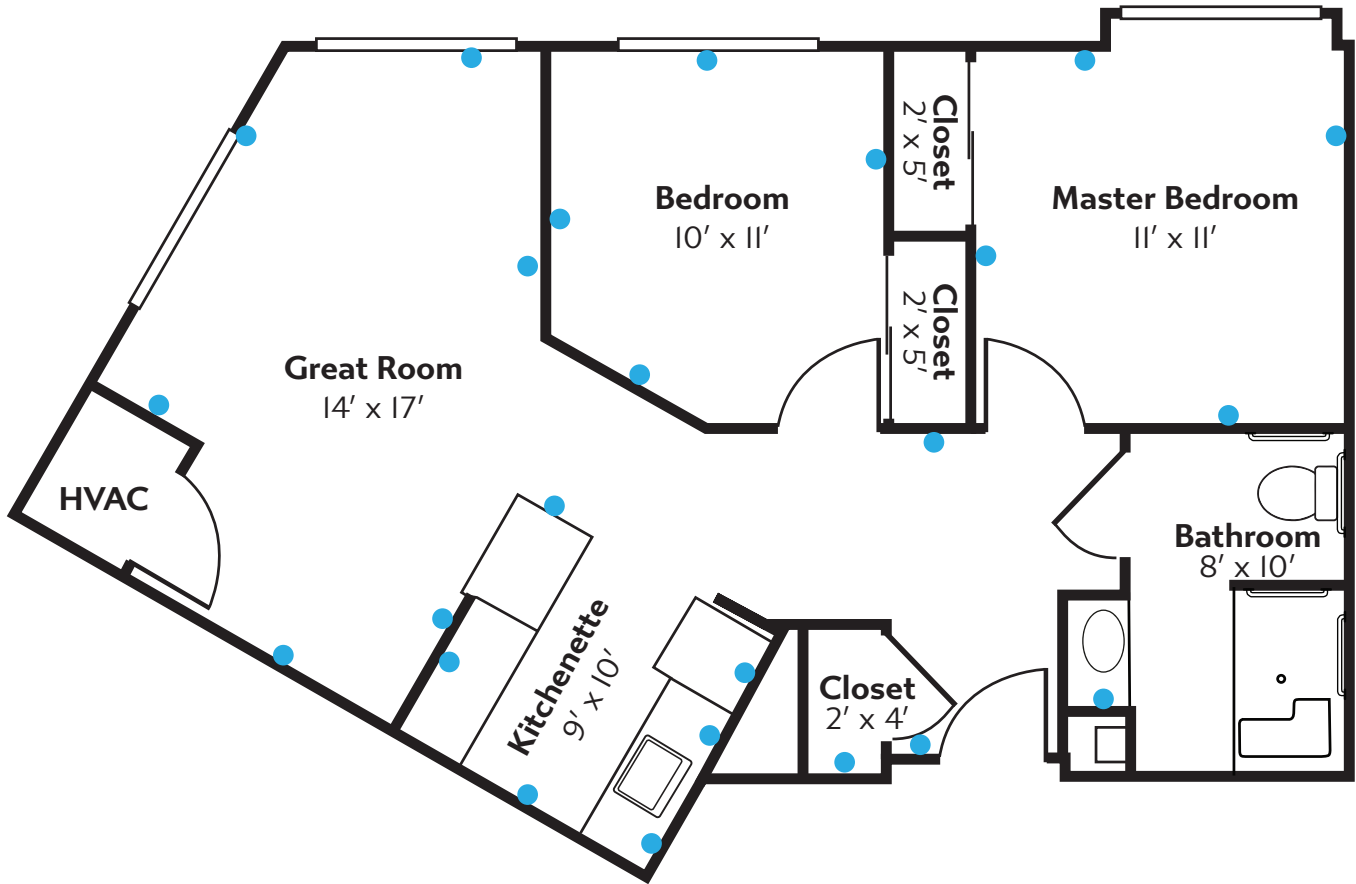

The Oak

Two Bedroom

809 square feet

• Location of electrical outlets

All measurements are approximate

**RIVERTOWN
RIDGE**
An active senior living community

616.805.3989
3555 Copper River Avenue SW, Wyoming, MI 49418
www.rivertownridge.com