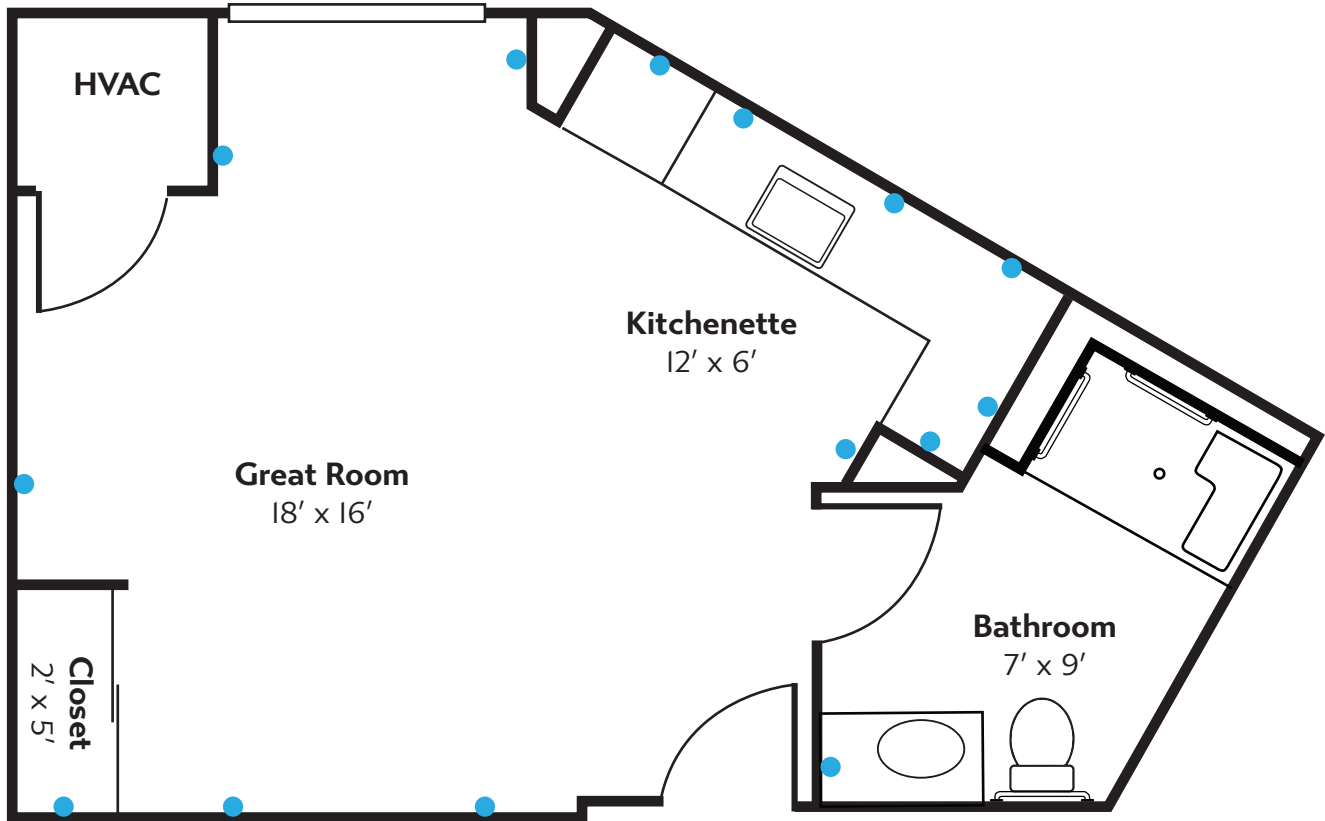

The Birchwood

Studio

447 square feet

• Location of electrical outlets

All measurements are approximate

**RIVERTOWN
RIDGE**
An active senior living community

616.805.3989
3555 Copper River Avenue SW, Wyoming, MI 49418
www.rivertownridge.com