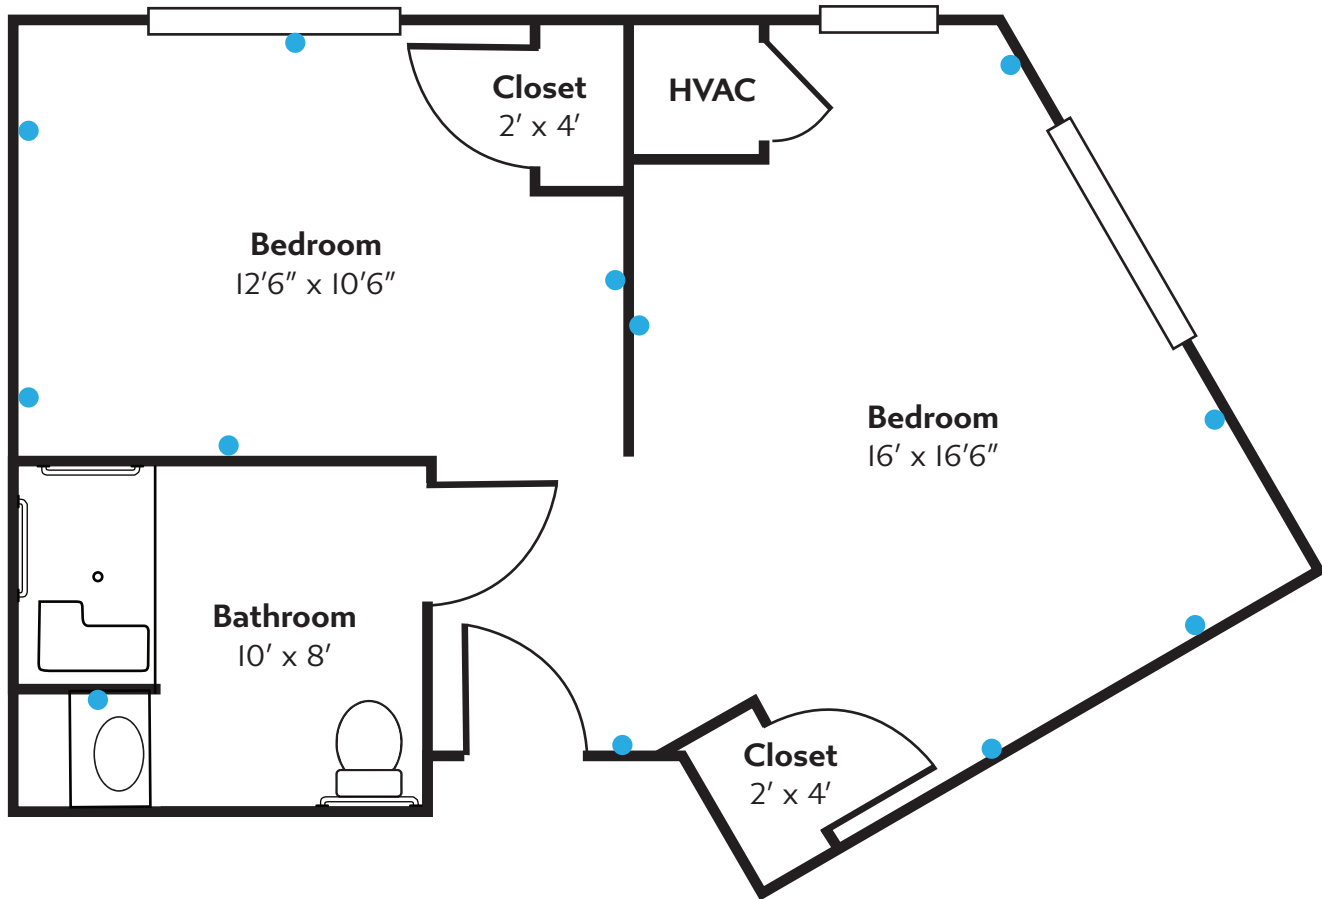

The Beacon

Shared Suite

571 square feet

• Location of electrical outlets

All measurements are approximate

**RIVERTOWN
RIDGE**
An active senior living community

616.805.3989
3555 Copper River Avenue SW, Wyoming, MI 49418
www.rivertownridge.com