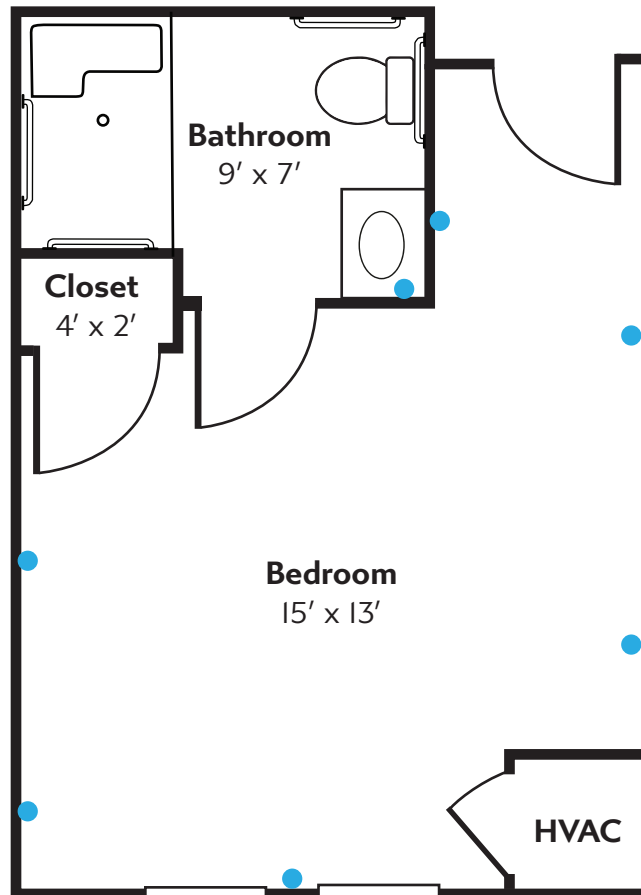

# The Lantern

## Studio

344 square feet

• Approximate location of electrical outlets.

All measurements are approximate.

**RIVERTOWN  
RIDGE**  
An active senior living community

616.805.3989  
3555 Copper River Avenue SW, Wyoming, MI 49418  
[www.rivertownridge.com](http://www.rivertownridge.com)